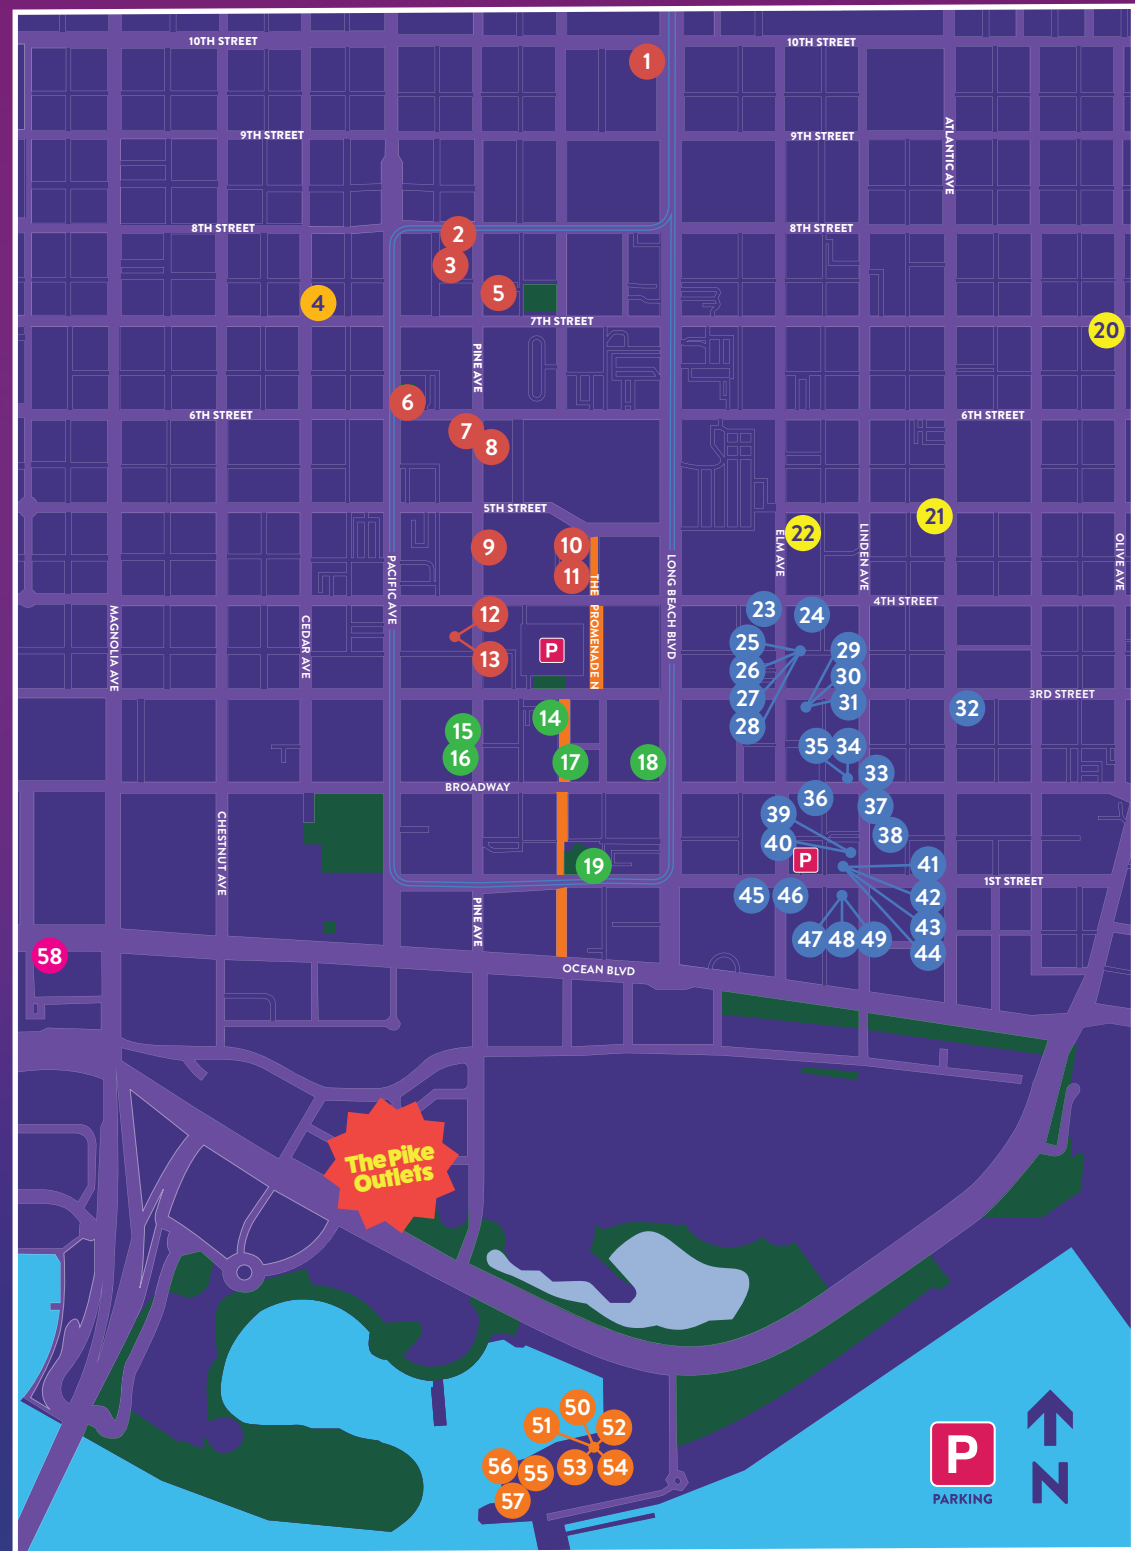

Shoreline Village ♦ East Village Arts District ♦ North Pine
 North East Village ♦ The Pike Outlets ♦ Pine & Promenade

Shop Small, Shop Local

DOWNTOWN LONG BEACH
**OPPOSITE OF
 ORDINARY**

[@](#) [D](#) [X](#) [DTLBAlliance](#) |
 [f](#) [DowntownLongBeach](#) | [dtlb.org](#)

#SHOPSMALLDTLB

NORTH PINE

- 1 Caravana Furniture**
975 Long Beach Blvd.
HOME DECOR
- 2 Toxic Toast Records**
757 Pine Ave.
RECORD STORE
- 3 Long Beach Vintage Etc.**
737 Pine Ave.
APPAREL HOME DECOR HOME GOODS JEWELRY
- 5 Anderson Paint & Hardware Inc.**
714 Pine Ave.
HOME GOODS
- 6 Luxury Perfume**
147 W. 6th St.
BEAUTY + COSMETICS
- 7 Saints and Sinners Bakeshop**
595 Pine Ave.
SWEET TREATS
- 8 Sake Secret**
560 Pine Ave.
APPAREL CRAFT BEVERAGES
- 9 Laurie's Pie Bar**
450 Pine Ave.
SWEET TREATS
- 10 Jean Machine**
475 The Promenade N.
APPAREL
- 11 Loiter Galleries**
425 The Promenade N.
ART
- 12 Victor Shoes**
335 Pine Ave.
APPAREL
- 13 Pharmacy Boardshop**
333 Pine Ave.
APPAREL

WILLMORE CITY HISTORIC DISTRICT

- 4 Green Wisdom**
702 Cedar Ave.
HOME GOODS LIFESTYLE

PINE & PROMENADE

- 14 Mark Schneider Fine Jewelry**
245 The Promenade N.
APPAREL LIFESTYLE

- 15 Bruce's Empty Bowl**
245 Pine Ave., #140
PET SUPPLIES
- 16 Adam and Eve**
213 Pine Ave., Ste. B
LIFESTYLE
- 17 The Raven & The Wolves**
212 The Promenade N.
ART
- 18 Village Treasures**
247 E. Broadway
APPAREL ART HOME DECOR JEWELRY
- 19 Pedal Movement**
223 E. 1st St.
LIFESTYLE

- 23 Ethikli**
352 E. 4th St.
LIFESTYLE
- 24 Fingerprints**
420 E. 4th St.
RECORD STORE APPAREL ART
- 25 Record Box**
324 Elm Ave.
RECORD STORE APPAREL ART
- 26 Wax N Blush**
322 Elm Ave.
BEAUTY + COSMETICS
- 27 Envy Beauty Studio**
314 Elm Ave.
BEAUTY + COSMETICS
- 28 The Elemental Shop**
312 Elm Ave.
LIFESTYLE
- 29 Foot Work Records**
400 E. 3rd St.
RECORD STORE