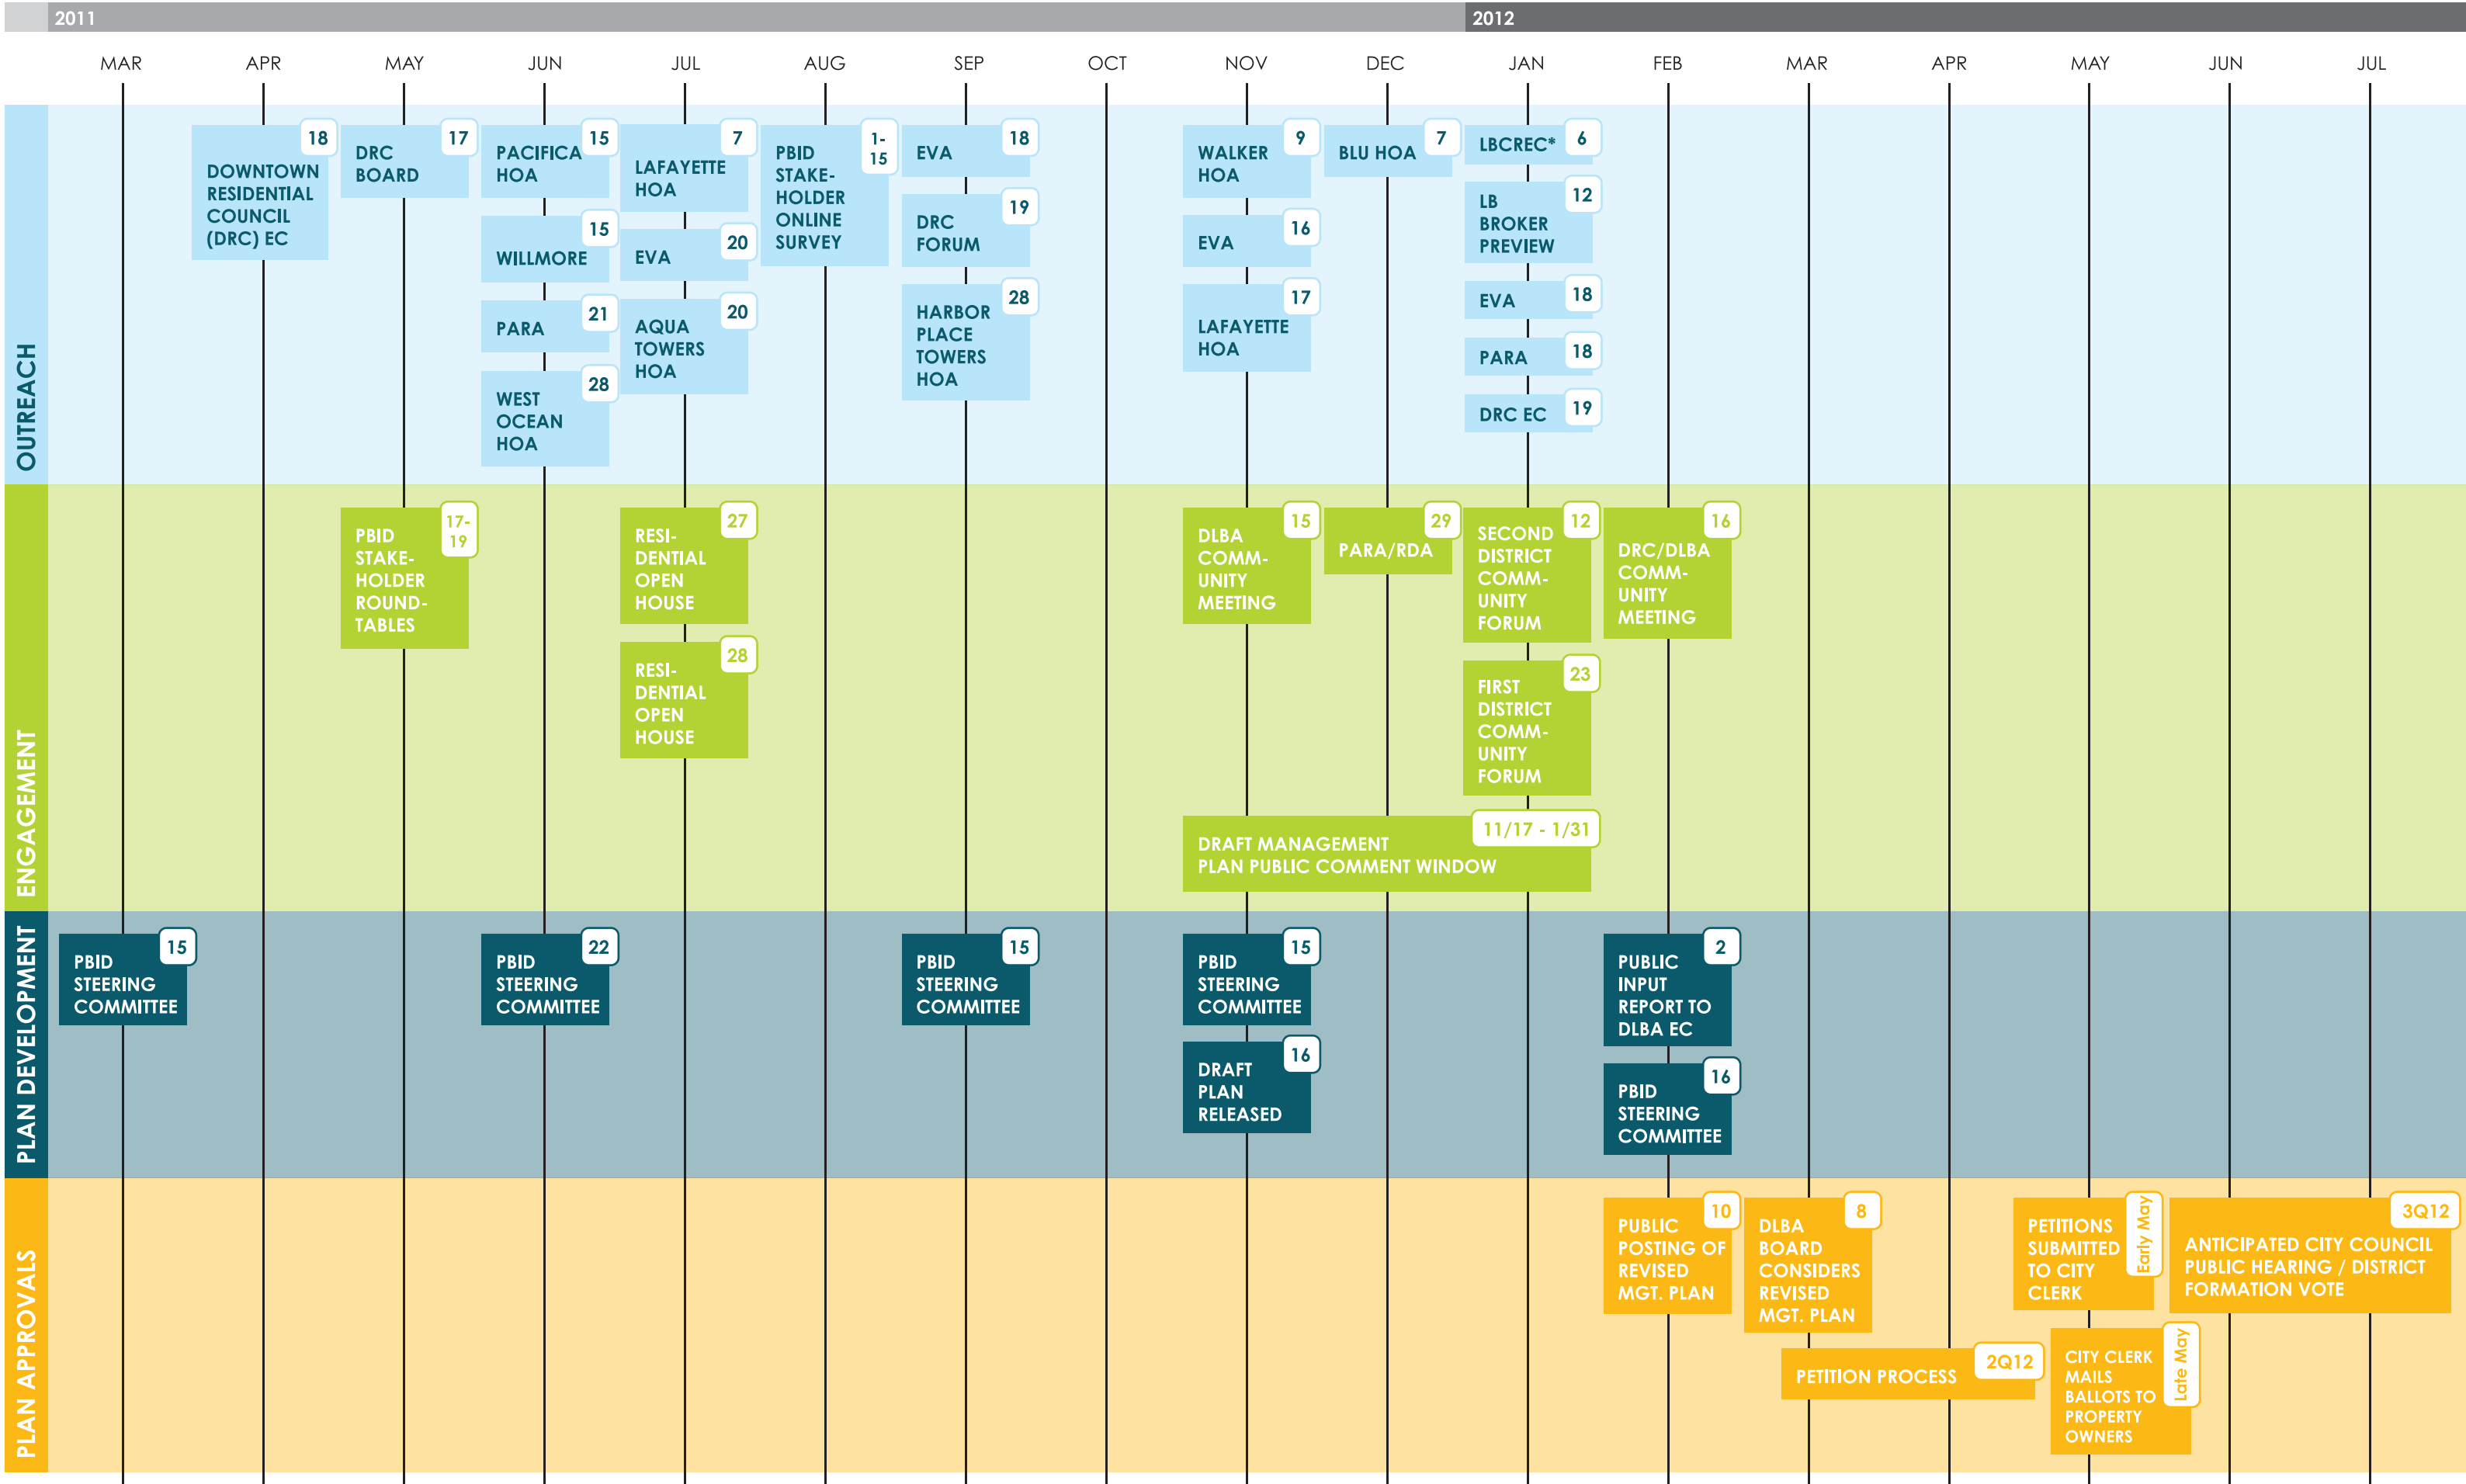

PROPERTY BASED IMPROVEMENT DISTRICT (PBID) - Management Plan Development and Approval Process Timeline

* LONG BEACH COMMERCIAL REAL ESTATE COUNCIL